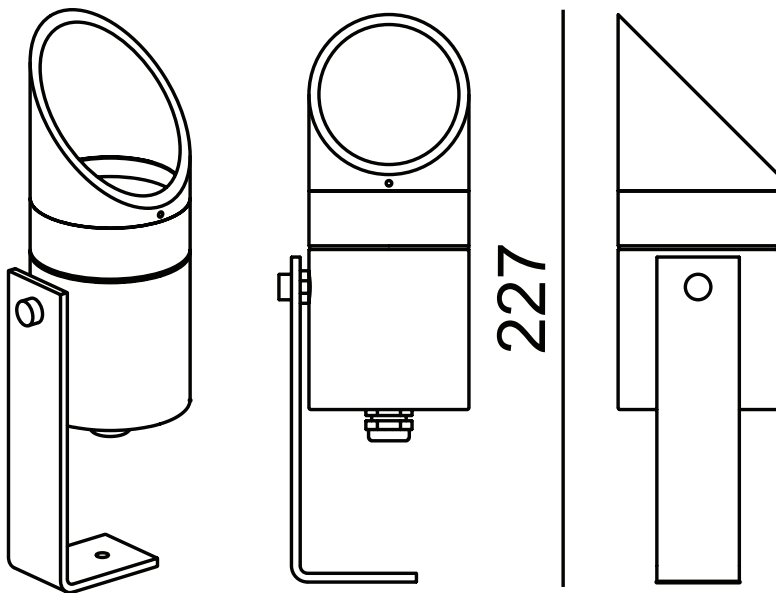

# WENDY-50W DIE-CAST ALUMINUM BODY OUTDOOR LIGHT

TECHNICAL SHEET  
KL-S045

**KEYLIGHT**

SPAIN  
PRODUCTOS DE ILUMINACION

## SPECIFICATIONS

Product Code	KL-S045
Power	7W
Input	220-240V
Luminous flux	750 lm
Color Temperature	3000k
Beam Angle	24°
Power factor	≥0.5
CRI	80
Finishing Colors	White/Silver Grey/Dark Grey/Black
LED Type	COB
IP Rating	IP65 Class 1
Size	227mm*64mm